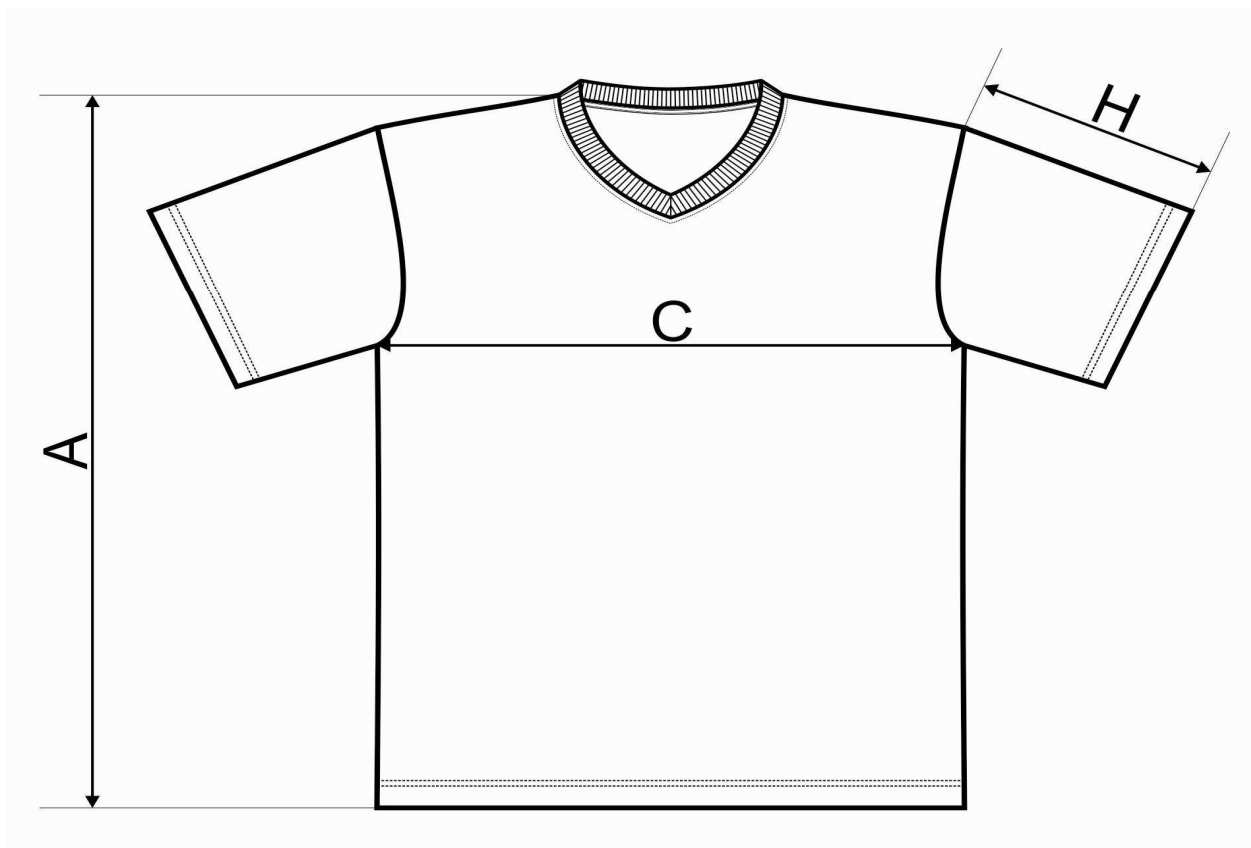

SIZE SPECIFICATION								
Commodity	T-shirt Heavy V-neck 200							
Code	111							
size [cm]	XS	S	M	L	XL	2XL	3XL	
A	62	66	70	74	76	78	82	
C	45	48	52	55	58	61	65	
H	16	18	22	23	24	25	26	

All size specifications listed are in cm. Accepted tolerance of up to + / - 5%.